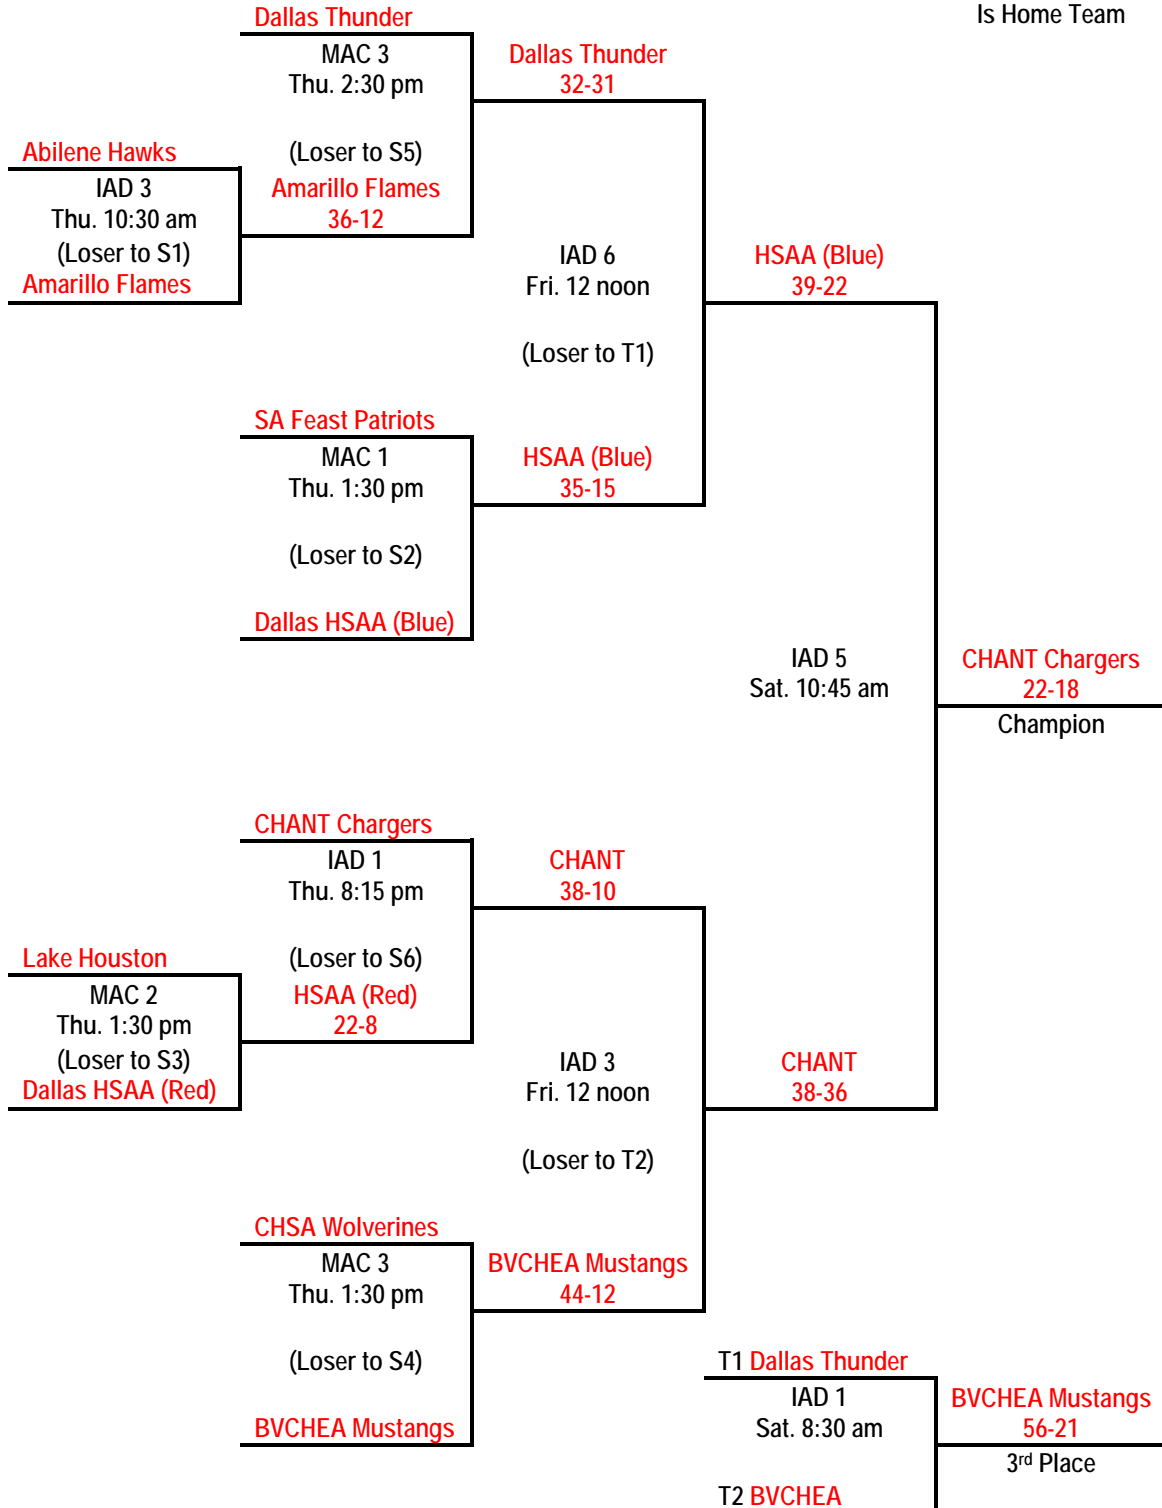

# 12U Boys: Championship Division

Top Team  
Is Home Team

Top Team  
Is Home Team

Top Team  
Is Home Team

# 12U Boys: Silver Division

Top Team  
Is Home Team

Top Team  
Is Home Team

# 12U Boys: Bronze Division

Top Team  
Is Home Team