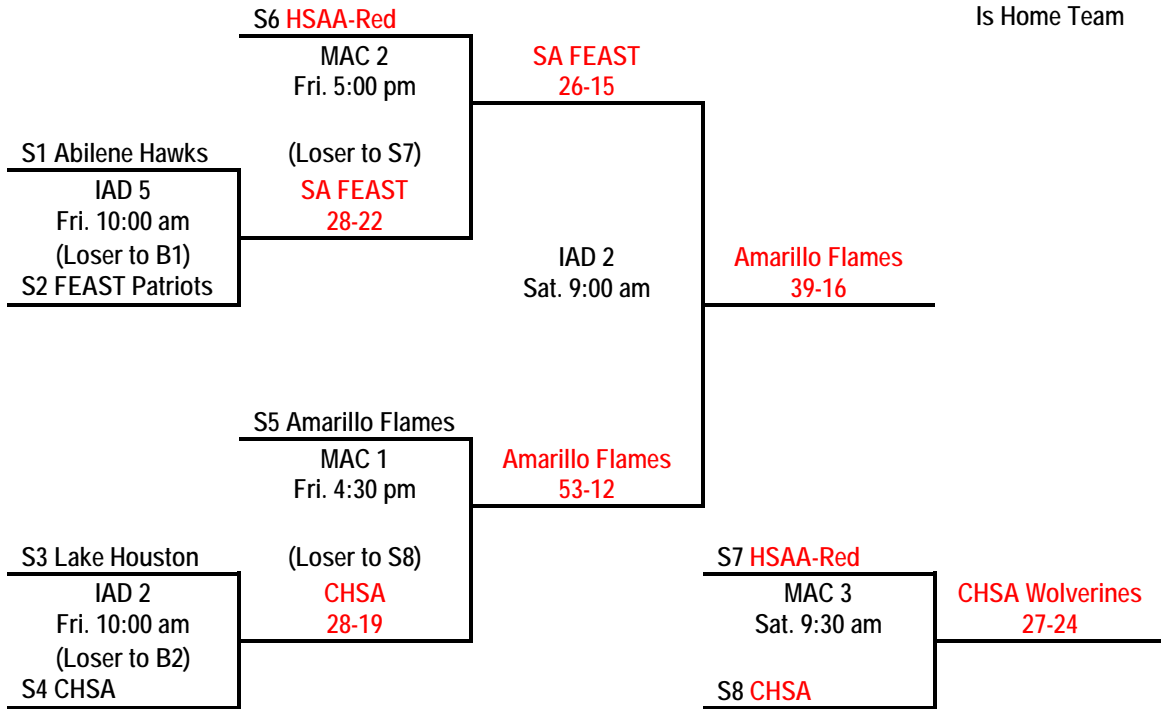

# 12U Boys: Championship Division

Top Team  
Is Home Team

Top Team  
Is Home Team

Top Team  
Is Home Team

# 12U Boys: Silver Division

Top Team  
Is Home Team

Top Team  
Is Home Team

# 12U Boys: Bronze Division

Top Team  
Is Home Team