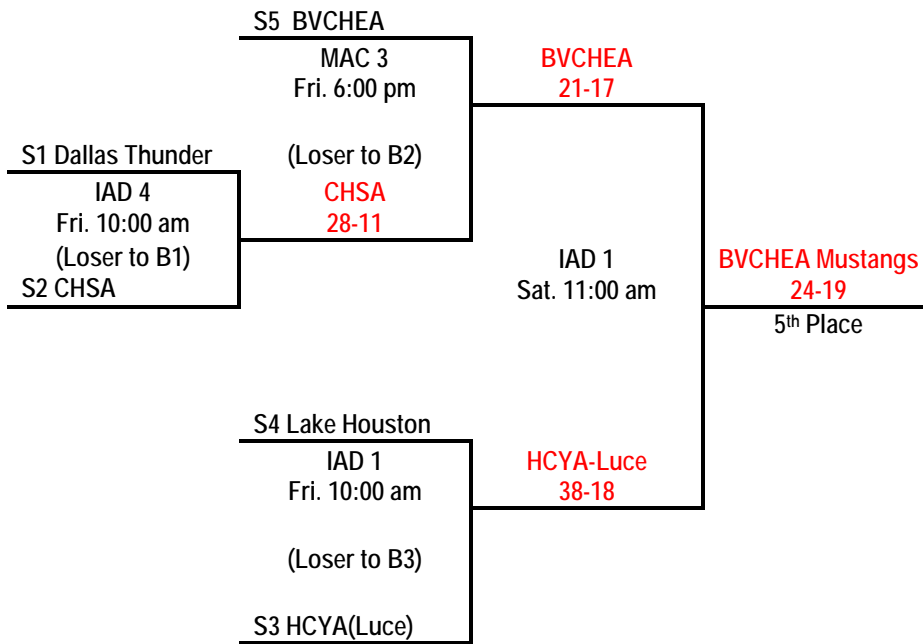

# 12U Girls: Championship Division

Top Team  
Is Home Team

Top Team  
Is Home Team

Top Team  
Is Home Team

# 12U Girls: Silver Division

Top Team  
Is Home Team

Top Team  
Is Home Team

# 12U Girls: Bronze Division