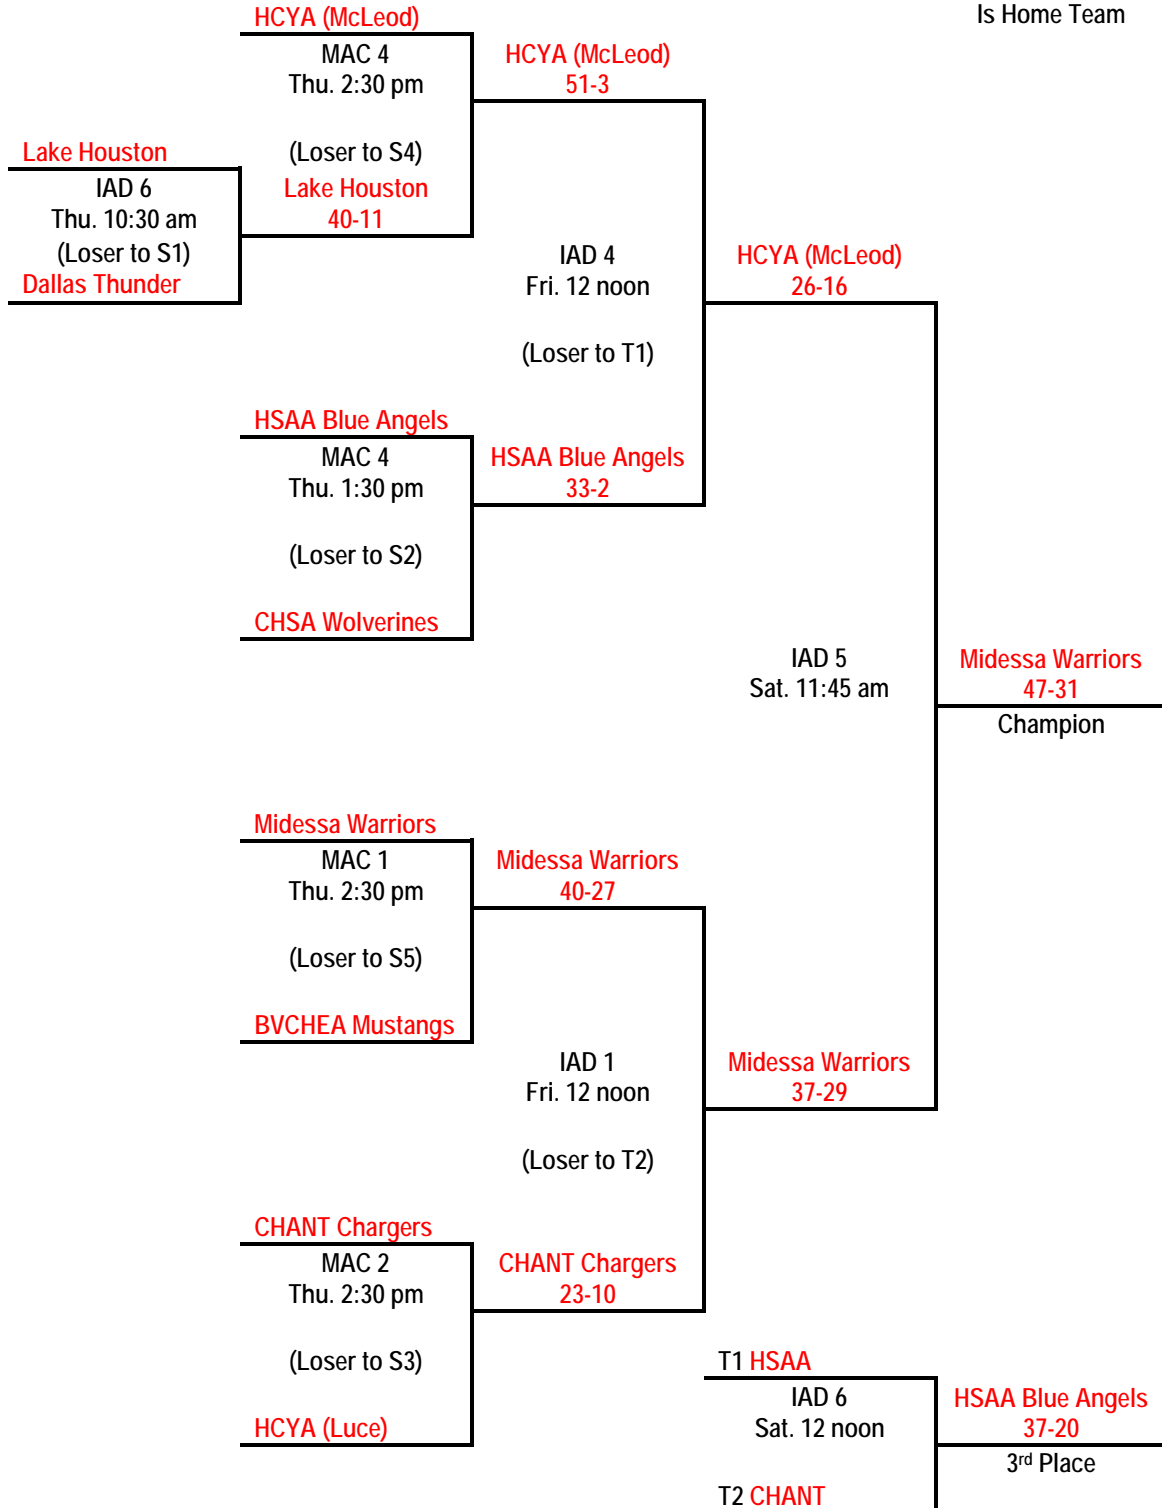

# 12U Girls: Championship Division

Top Team  
Is Home Team

Top Team  
Is Home Team

Top Team  
Is Home Team

# 12U Girls: Silver Division

Top Team  
Is Home Team

Top Team  
Is Home Team

# 12U Girls: Bronze Division