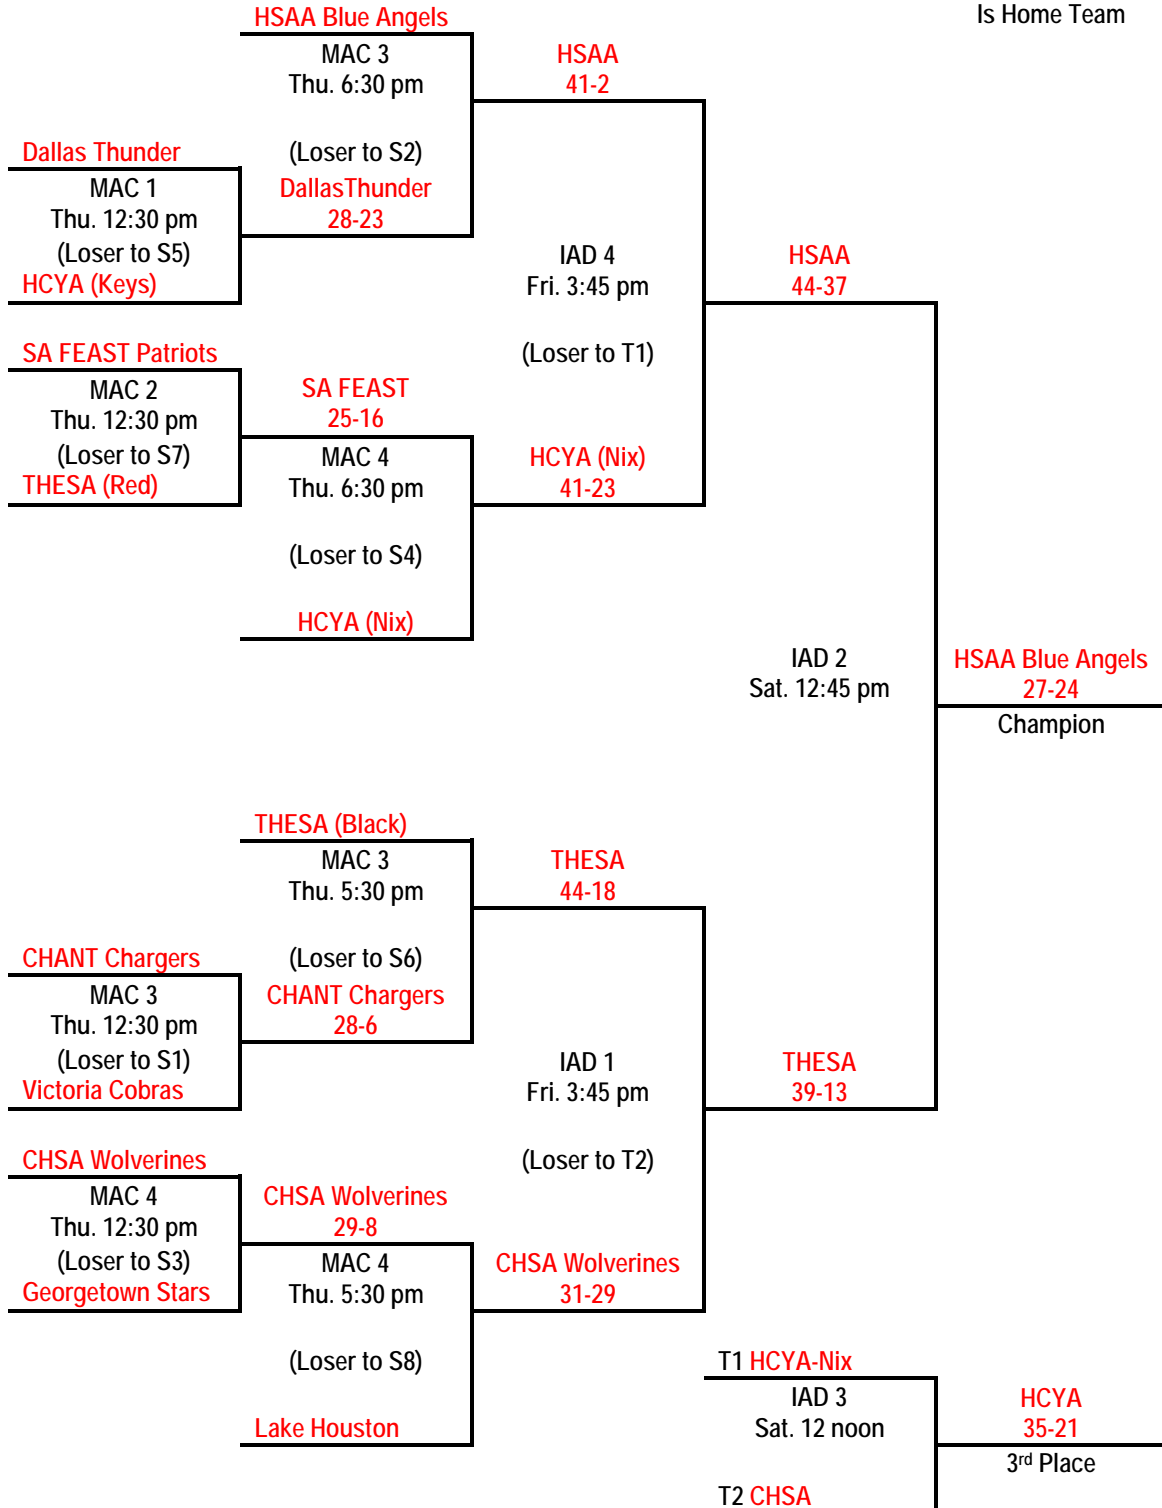

# 14U Girls: Championship Division

Top Team  
Is Home Team

Top Team  
Is Home Team

# 14U Girls: Silver Division

# 14U Girls: Bronze Division

Top Team  
Is Home Team