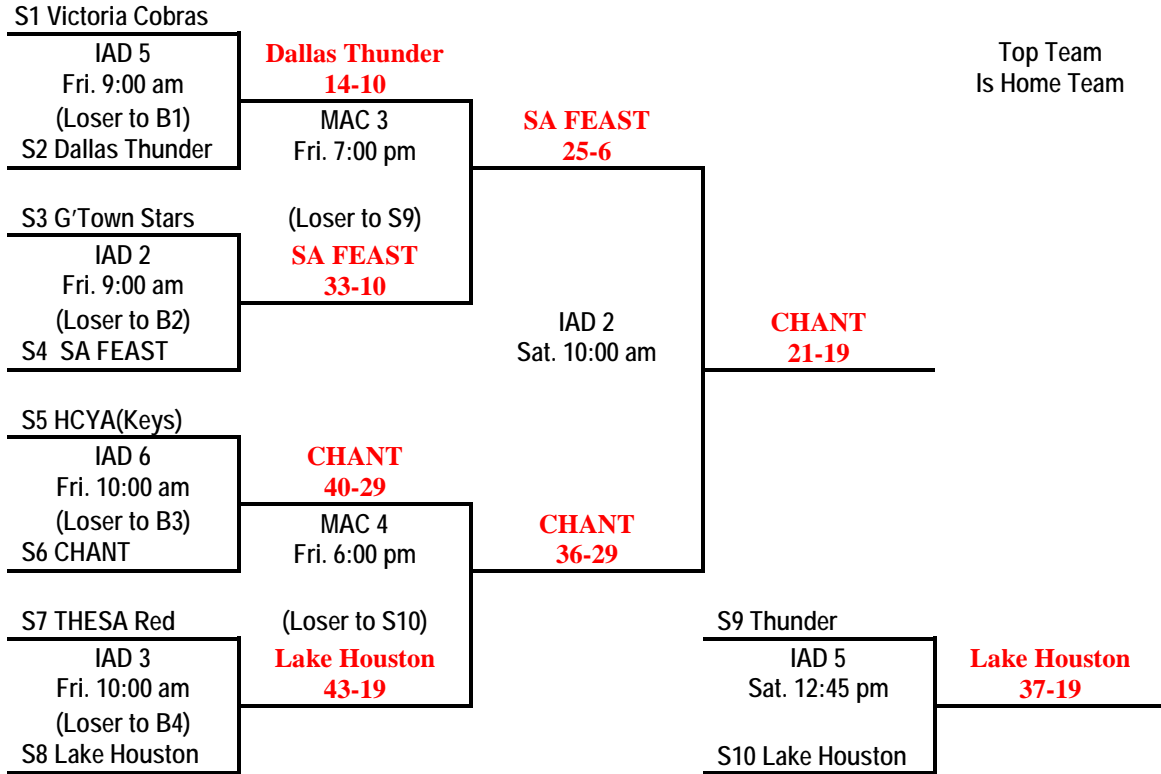

# 14U Girls: Championship Division

Top Team  
Is Home Team

Top Team  
Is Home Team

# 14U Girls: Silver Division

# 14U Girls: Bronze Division

Top Team  
Is Home Team